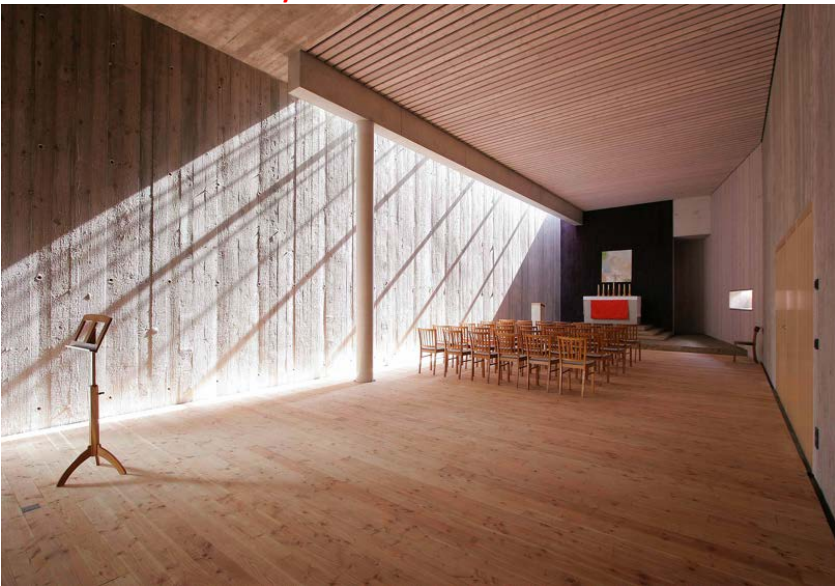

designing 2 campus chapels for the Catholic University of America

Theory of Sacred Space and Cultural Studies

arpl 617

Wednesdays
9:40am-12:10